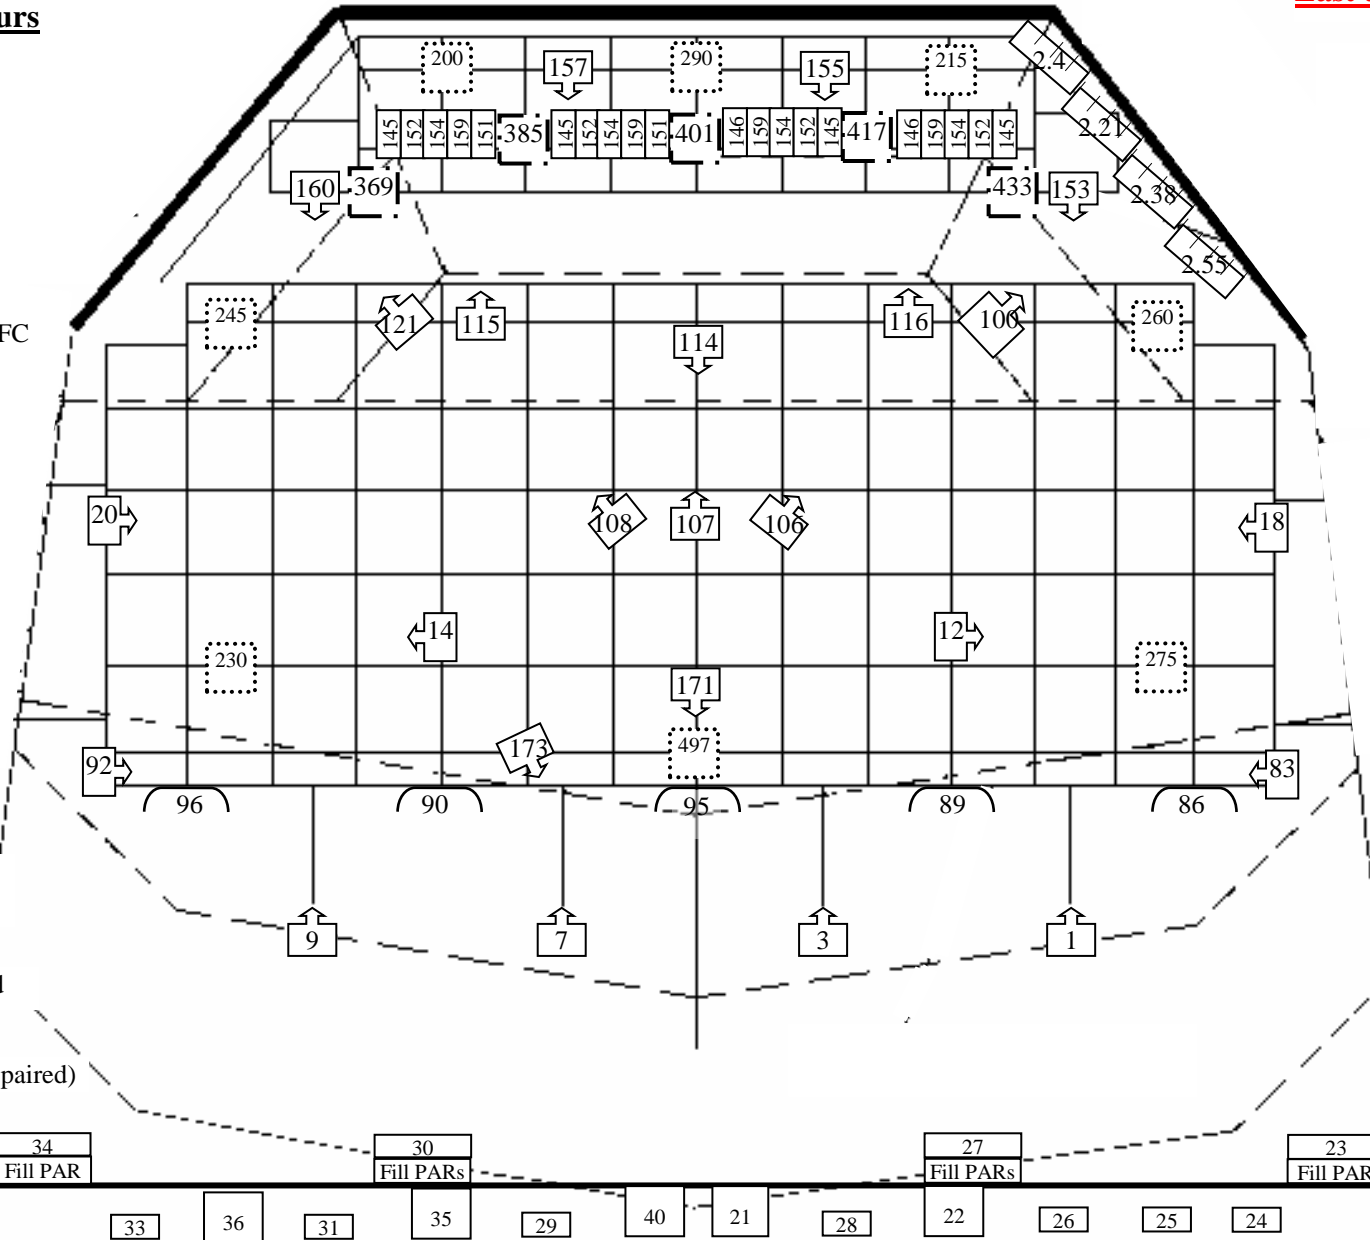

# House Lights

Black Box set up = 177 thru 186 + 189 thru 193  
 Including side of stage tiers = 177 thru 193  
 Stalls only = 177 thru 182 + 190 thru 193  
 Tier 5 = 175 + 176

St David's Hall, Cardiff  
 Lighting Grid plan  
 (not to scale)

Dotted lines represent edges of stage and stage lifts